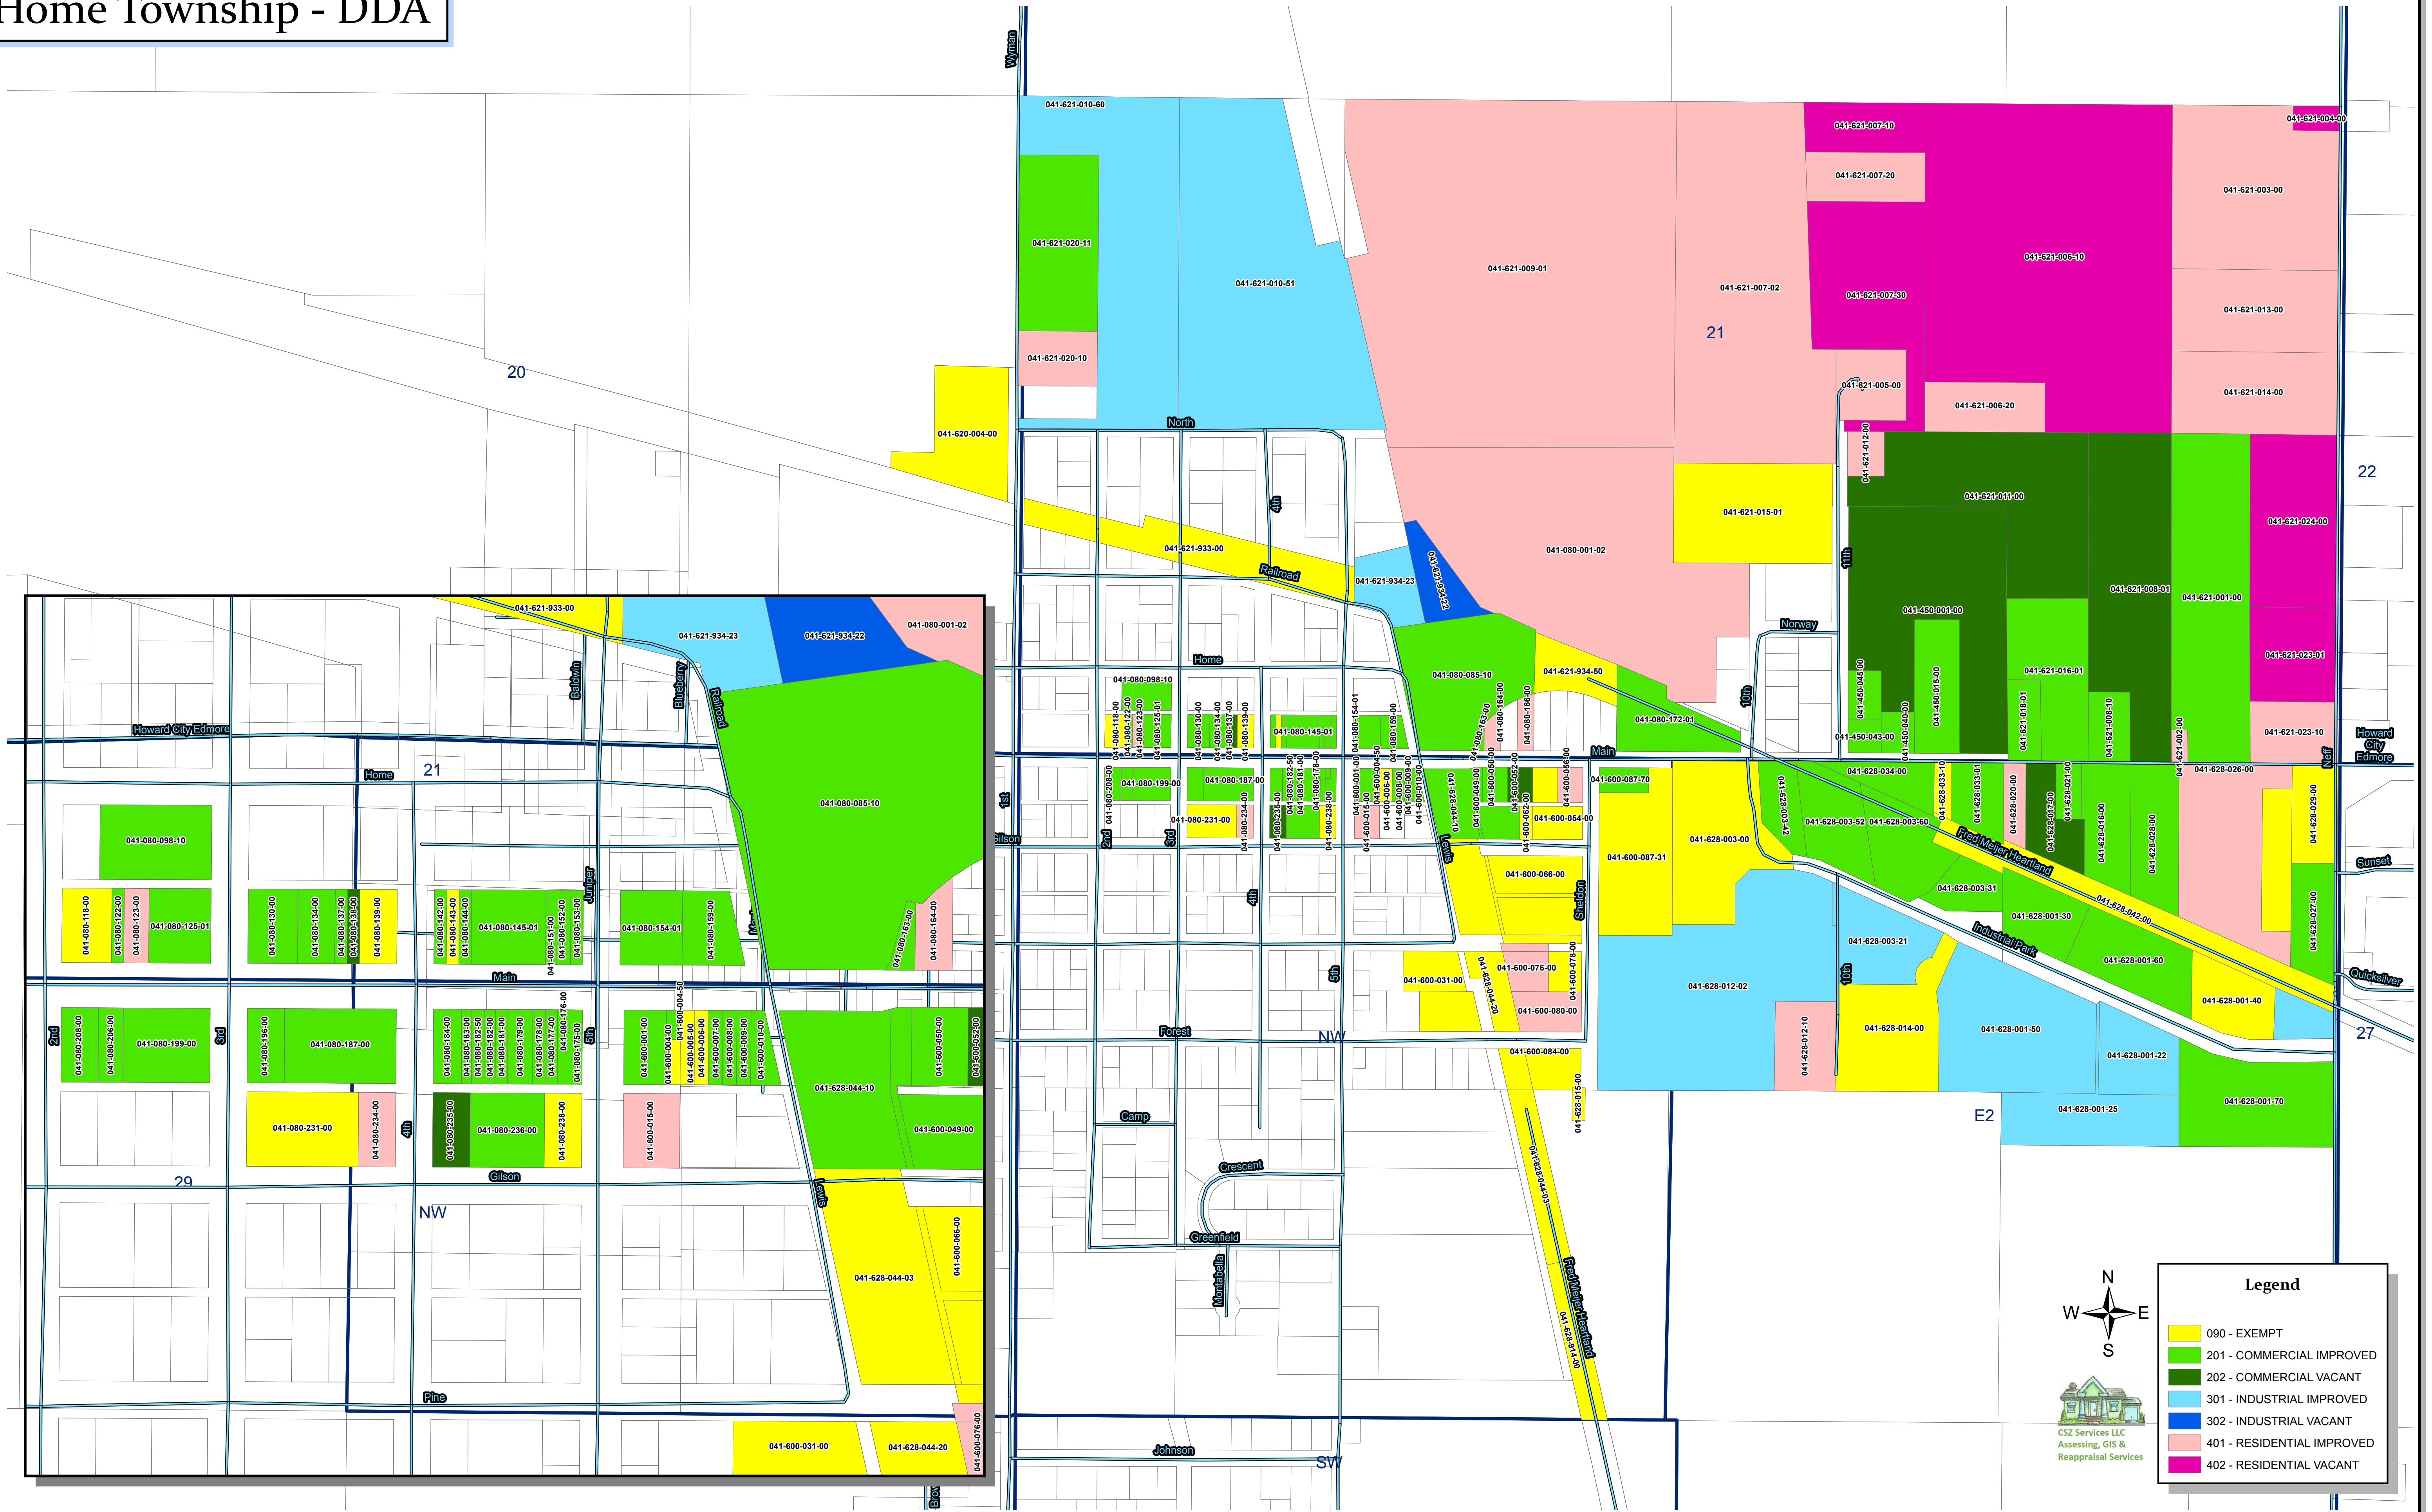

Home Township - DDA

Legend	
Yellow	090 - EXEMPT
Green	201 - COMMERCIAL IMPROVED
Light Green	202 - COMMERCIAL VACANT
Blue	301 - INDUSTRIAL IMPROVED
Dark Blue	302 - INDUSTRIAL VACANT
Light Pink	401 - RESIDENTIAL IMPROVED
Magenta	402 - RESIDENTIAL VACANT