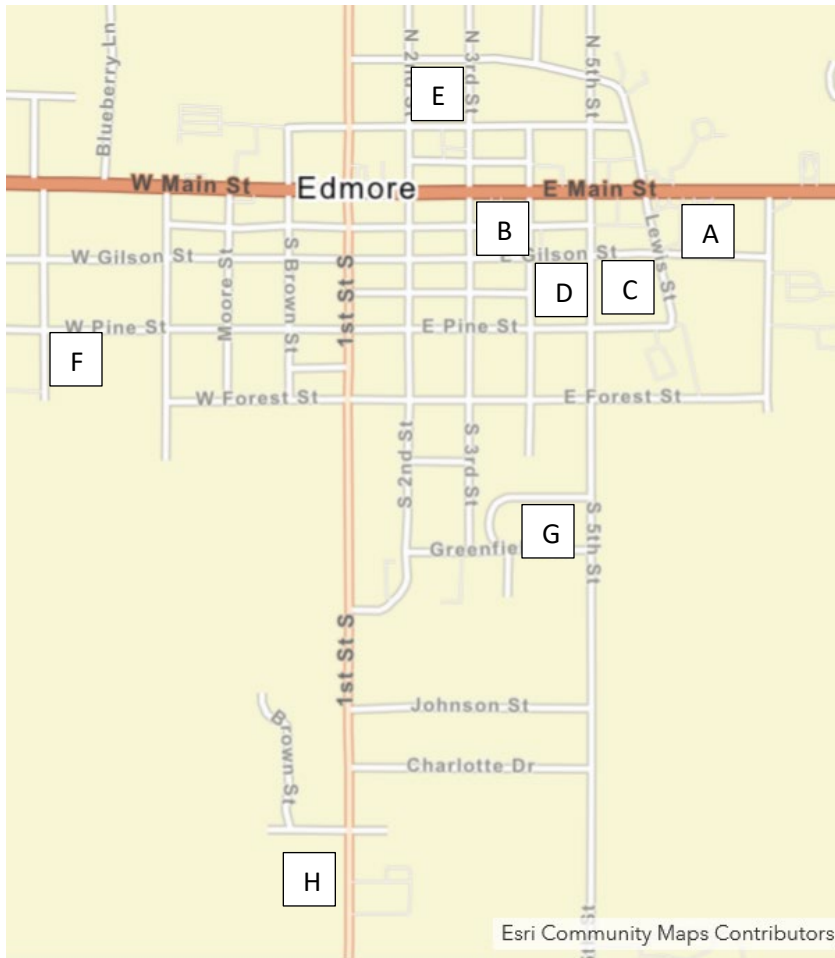

“Keeping up with the Griswold’s” Christmas Decoration Competition

Instructions

Please use this map to drive around town and view all the homes and businesses that have entered the decoration competition. Once you have found your favorite three, rank them in order on the ballot below and return it to the Village office at 209 S. Sheldon, or email your favorite three to villagemanager@edmore.com by close of business on December 19th.

Locations

- A.) 616 E. Main
- B.) 418 E. Main
- C.) 510 E. Gilson
- D.) 212 S. Fifth
- E.) 203 E Home St
- F.) 511 W. Pine St
- G.) 414 Crescent Dr
- H.) 816 S. First St

Ballot

First Choice: _____

Second Choice: _____